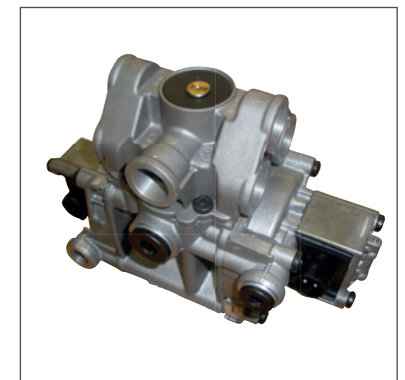

ABS MODULATOR VALVE

ABS boxermodulator
ABS Magnetventil
ABS valve relais
Art. no: 1278076
Wabco no: 4721950410