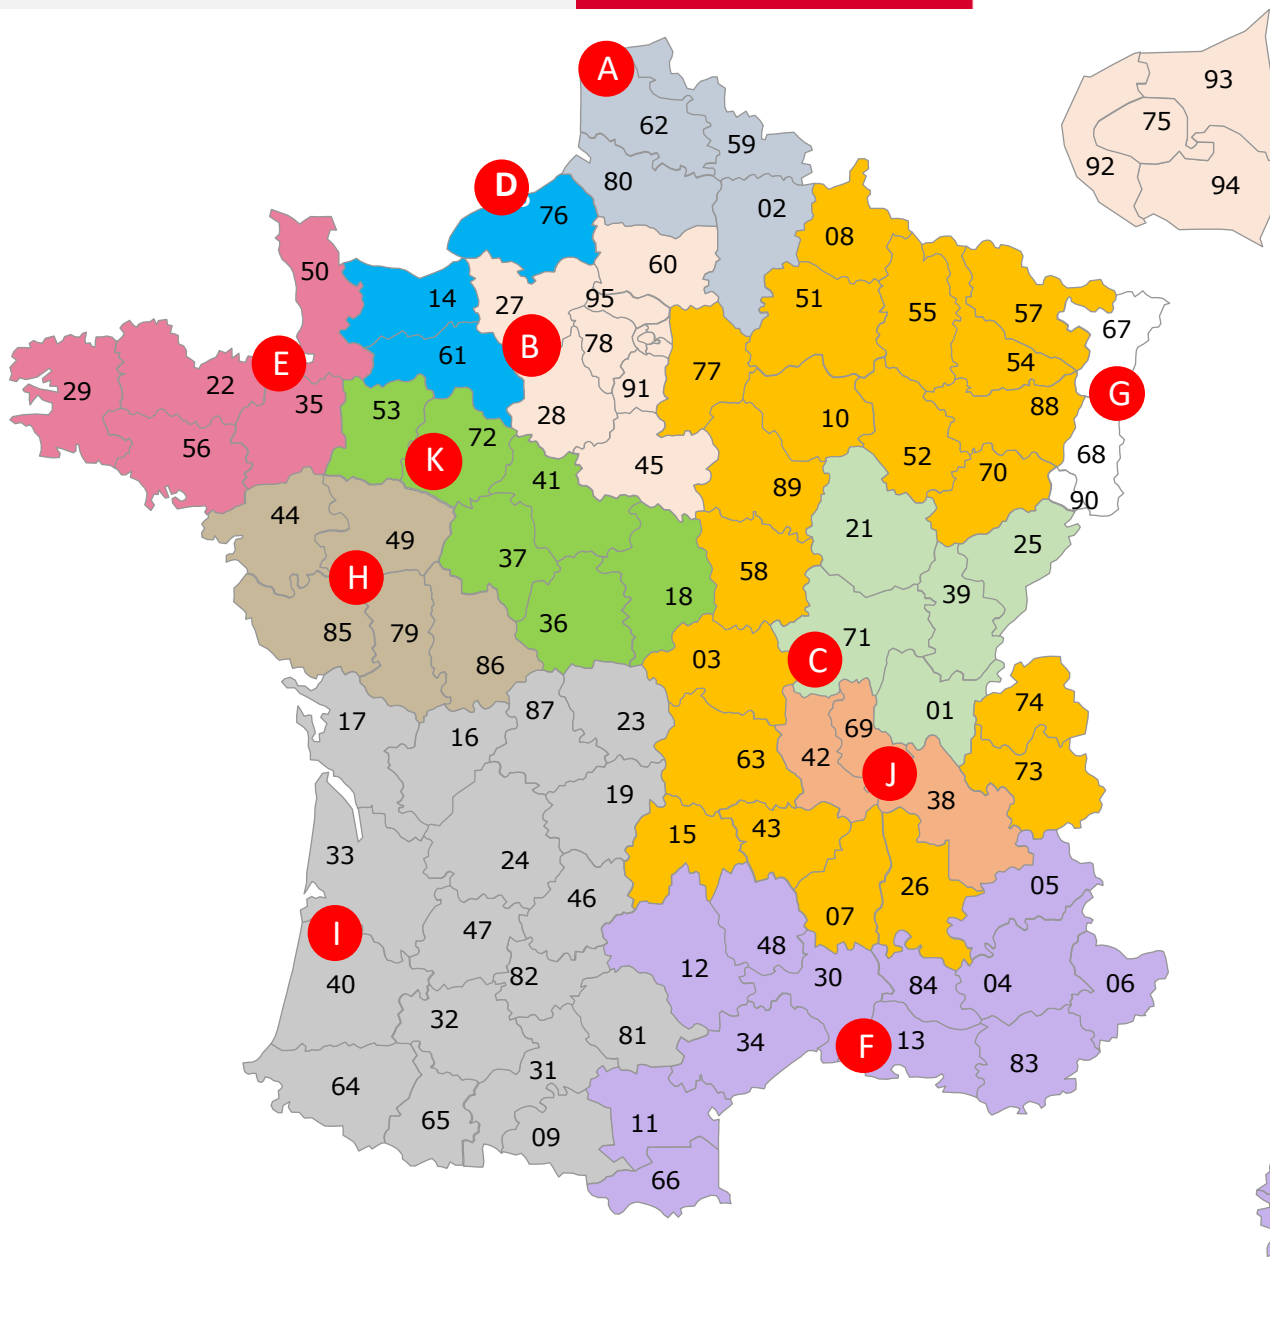

SALES SMART FRANCE

SPECIAL TRAILERS SINCE 1881

Gets you there.

A TH GROUP

59476 Seclin
Tel 06 38 71 37 95
cyril.aube@th-group.eu

B DELTA TRAILERS

28500 MARVILLE MOUTIERS BRULE
Tel 03 85 34 33 92
ag@deltatrailers.fr