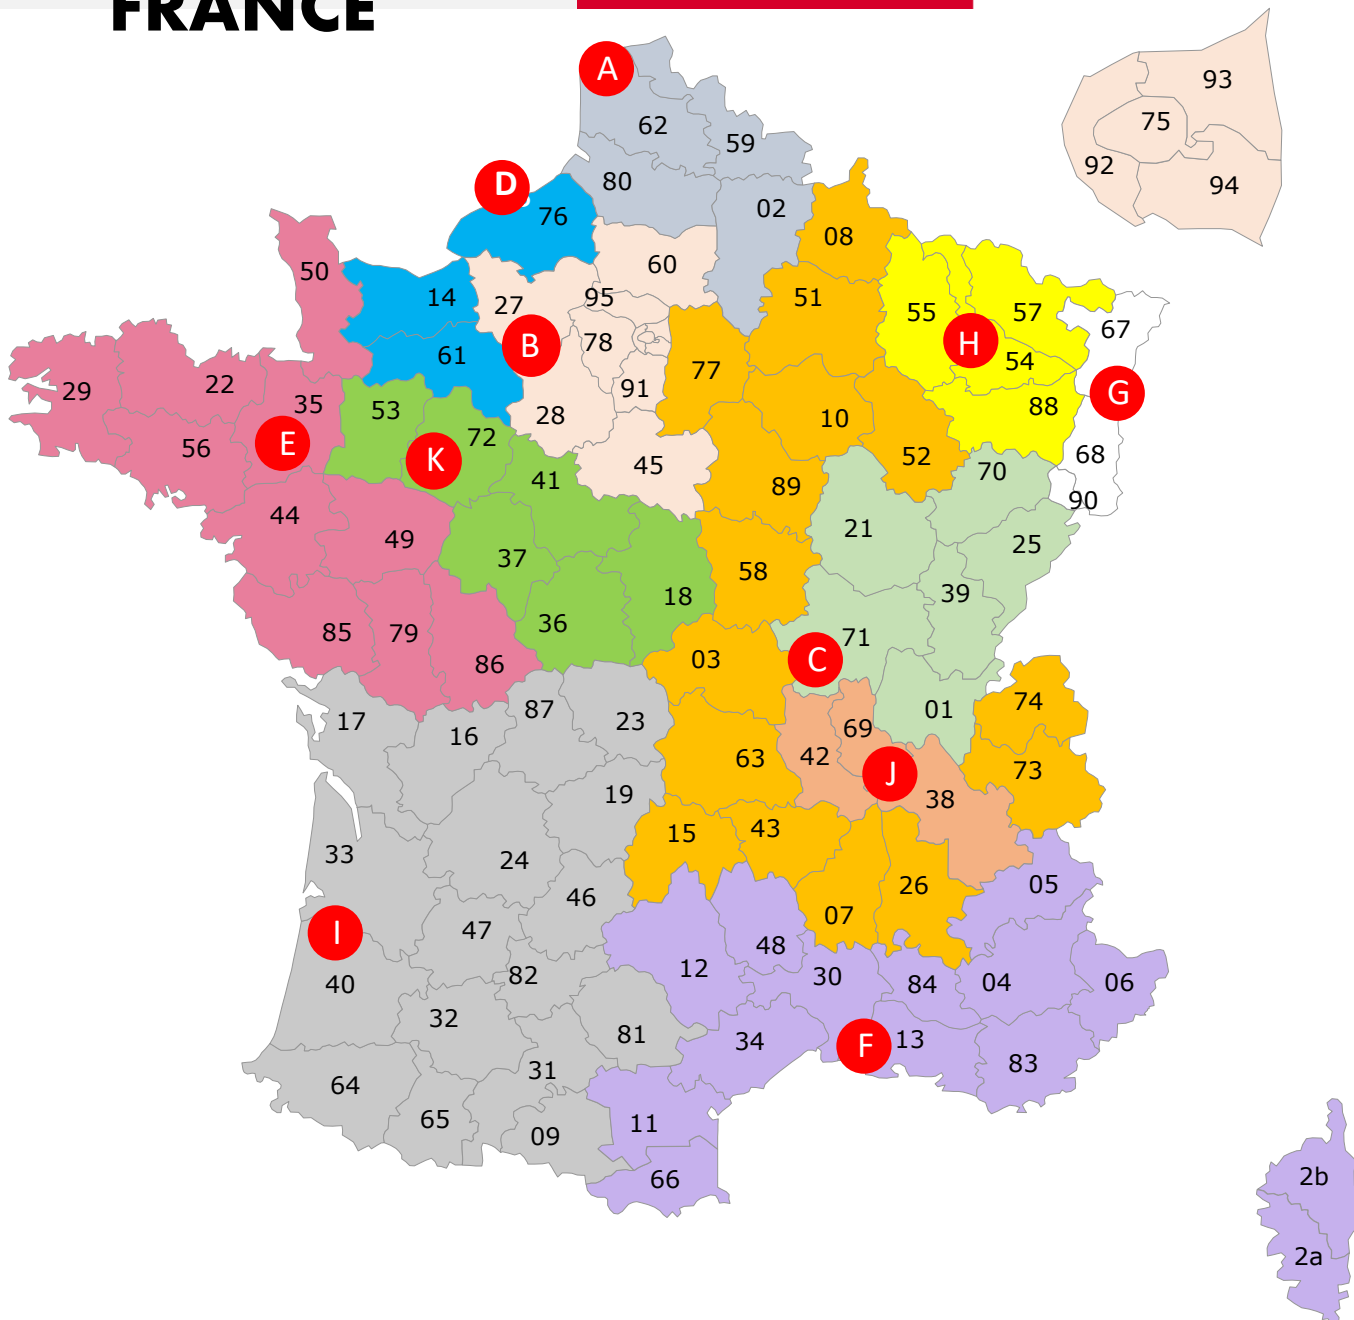

SALES SMART FRANCE

SPECIAL TRAILERS SINCE 1881

Gets you there.

A TH GROUP

59476 Seclin
Tel 06 38 71 37 95
cyril.aube@th-group.eu

B DELTA TRAILERS
28500 MARVILLE MOUTIERS BRULE
Tel 07 50 14 46 92
qq@deltatrailers.fr