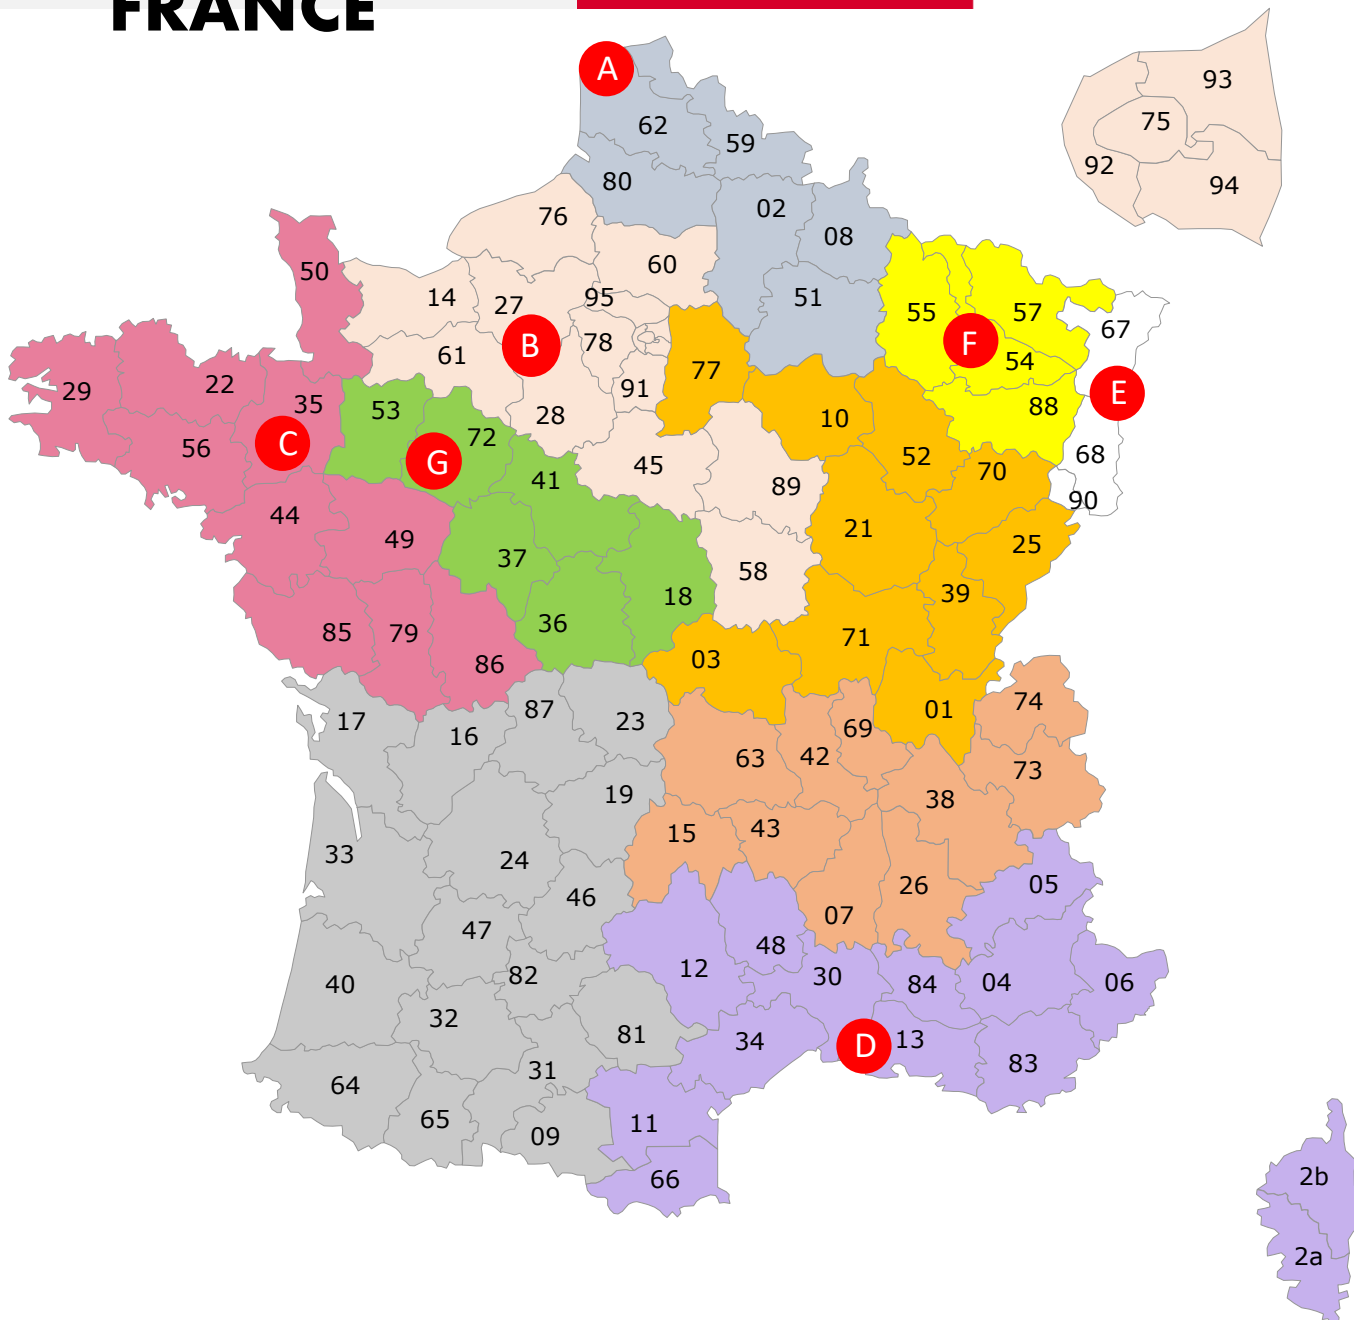

SALES SMART FRANCE

SPECIAL TRAILERS SINCE 1881

Gets you there.

A TH GROUP
59476 Seclin
Tel 06 38 71 37 95
cyril.aube@th-group.eu

B DELTA TRAILERS
28500 MARVILLE MOUTIERS BRULE
Tel 0611391422
vp@deltatrailers.fr